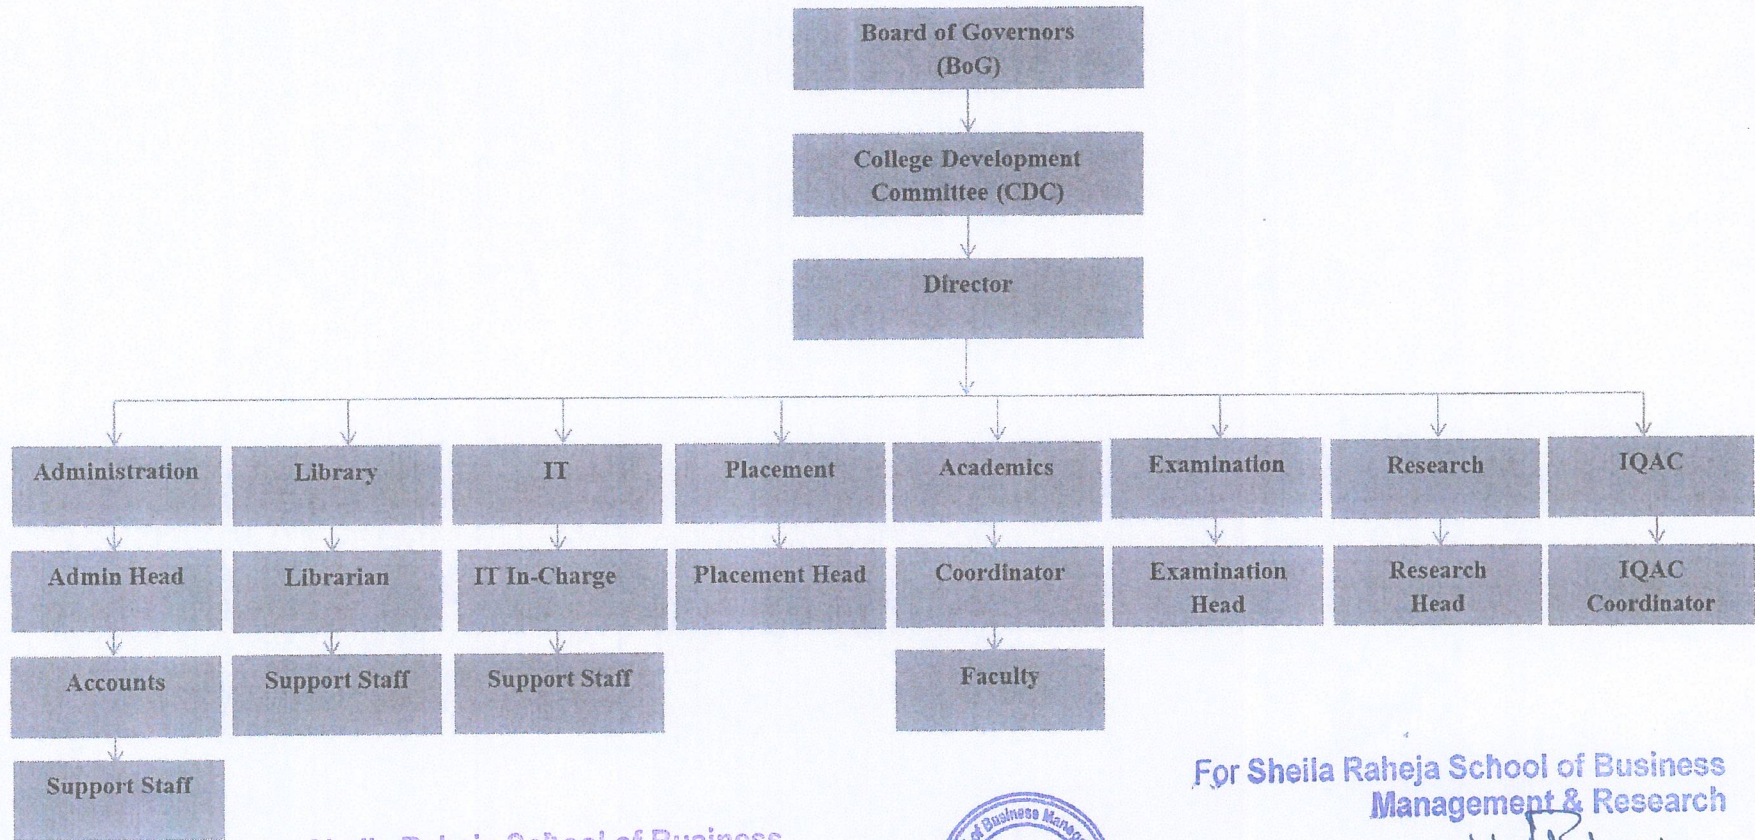

Bombay Suburban Art & Craft Education Society's
Sheila Raheja School of Business Management and Research
Raheja Education Complex, Kher Nagar, Opp. Chhatrapati Shivaji Ground,
Bandra (E), Mumbai – 400 051.

SRBS ORGANOGRAM

For Sheila Raheja School of Business Management & Research

Director

For Sheila Raheja School of Business Management & Research

Director